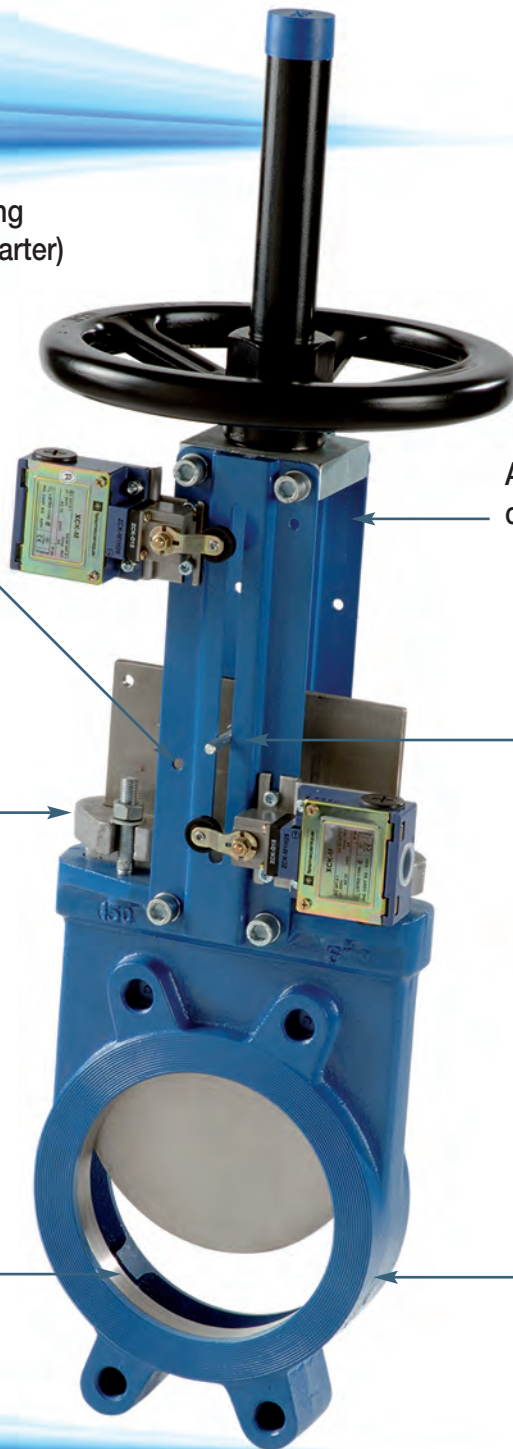

Prefab holes for accessories mounting  
(limit switch, pilot valve, protection carter)

Easy access  
PTFE gland pack

Replaceable seat

Anti-corrosion  
coating

Profile steel support  
plates for better  
structural rigidity

Fluid direction indicator

**170 - 171 - 176**