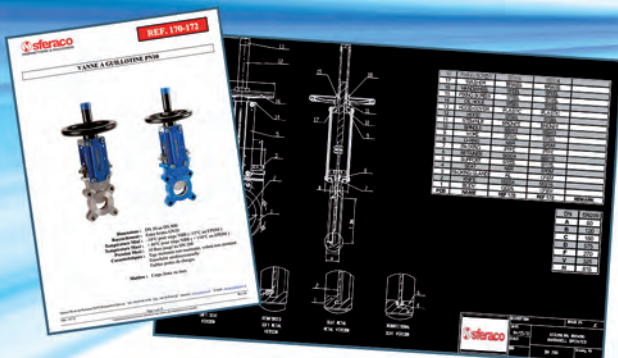

Prefab holes for accessories mounting  
(limit switch, pilot valve, protection carter)

Easy access  
PTFE gland pack

Replaceable seat

Anti-corrosion  
coating

Profile steel support  
plates for better  
structural rigidity

Fluid direction indicator

**170 - 171 - 176**