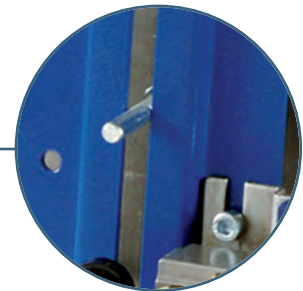

Prefab holes for accessories mounting  
(limit switch, pilot valve, protection carter)

Easy access  
PTFE gland pack

Replaceable seat

Anti-corrosion  
coating

Profile steel support  
plates for better  
structural rigidity

Fluid direction indicator

**170 - 171 - 176**